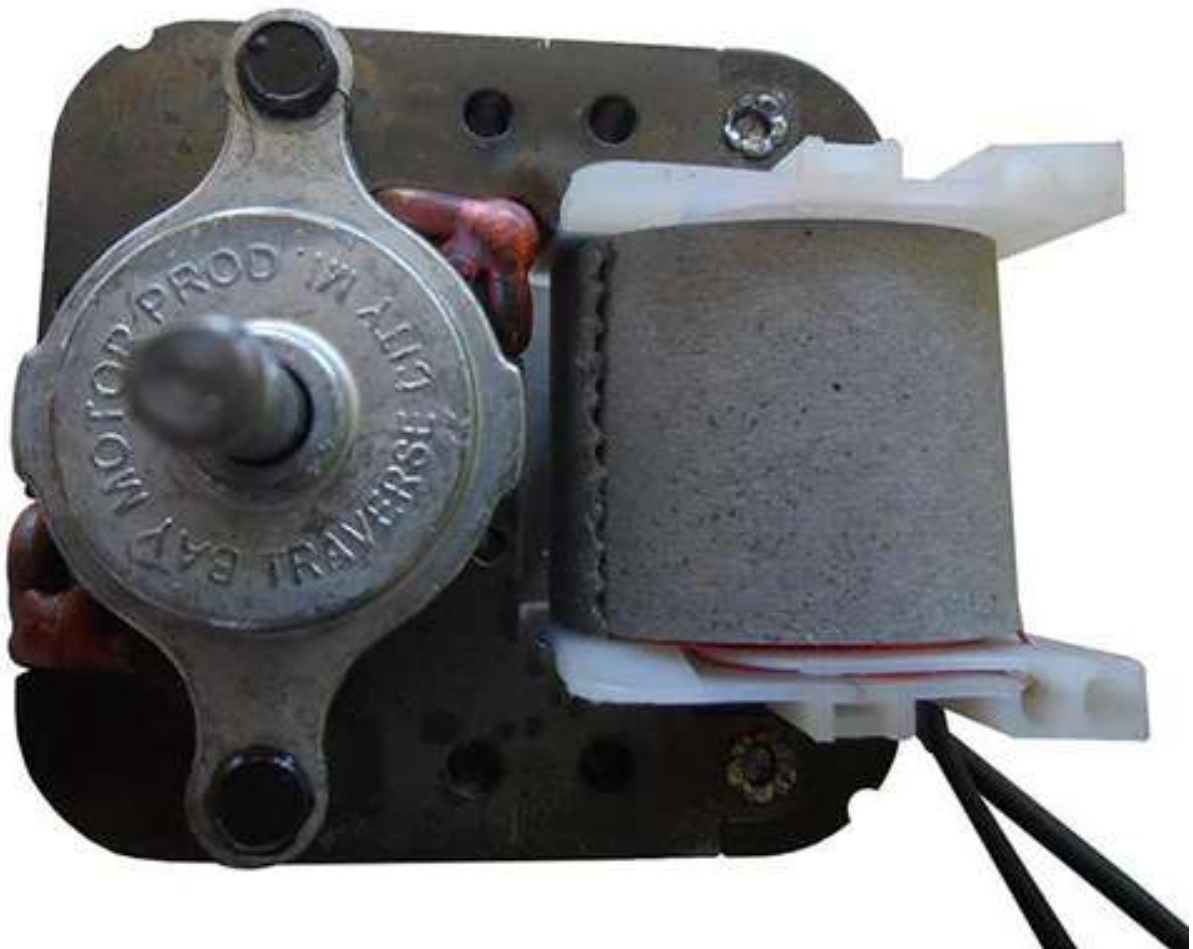

Sku: P02

Replacement Door, black 9 Tray Dehydrator

Replacement Door for Model 2900, 3900, 3926T, 4926T, ED900 (Black)

Sku: P01S

Replacement 120V Motor 5 & 9 Tray Dehydrators

Replacement Motor 110V, 60 Hz- --Timer and Non-Timer Dehydrators