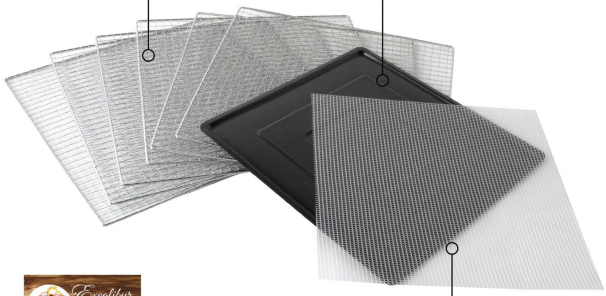

# Excalibur 6 Tray Select Digital Dehydrator, in Stainless Steel

**48% MORE FOOD!**

*Excalibur*  
AMERICA'S BEST DEHYDRATOR

**VS**

**LEADING  
COMPETITOR**

**INCLUDES**

**6 CHROME TRAYS**

**1 CRUMB TRAY**

**1 PLASTIC MESH TRAY**

**DIGITAL DOWNLOAD  
PRESERVE IT NATURALLY  
RECIPE BOOK**

Preserve your food with the Excalibur 6 Tray Select Digital Dehydrator. This expertly crafted stainless-steel dehydrator features 9.6 square feet of drying space and includes six chrome trays, offering plenty of room to meet all your dehydrating needs. The patented Hyperwave Technology along with the Horizontal Parallex Air Flow fluctuates the temperature to remove water from food with a continuous circulation of thermostatically-controlled warm air for even drying without tray rotation. Set precise time and temperature with the easy-to-use LED control panel with temperatures ranging from 85°F to 165°F for up to 60 hours. The countdown timer will appear on the screen, and the unit will automatically shut off when drying is complete. Easily monitor the drying process through the clear glass French door. This unit is perfect for you, whether you are drying vegetables, fruits, herbs, meat, flowers, and more. Preserve your seasonal harvest or fresh catch, create healthier treats, or simply get crafty with this high-quality Excalibur dehydrator. Explore the world of preservation and get creative with the included digital book, "Preserve it Naturally." Covered by the Excalibur Three-Year Limited Warranty.