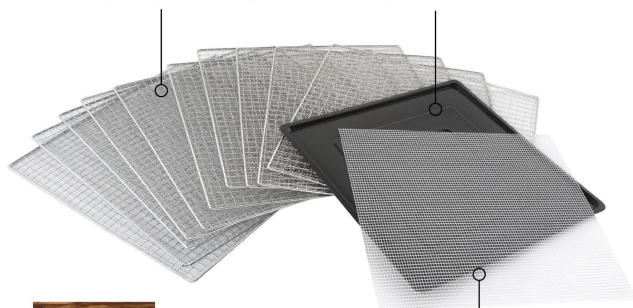

10 CHROME TRAYS

1 CRUMB TRAY

1 PLASTIC MESH TRAY

**DIGITAL DOWNLOAD
PRESERVE IT NATURALLY
RECIPE BOOK**

FOR ALL PRESERVATION NEEDS

Preserve your seasonal harvest or game, create healthy treats or simply get crafty

Preserve your food with the Excalibur 10 Tray Select Digital Dehydrator. This expertly crafted stainless-steel dehydrator features 16 square feet of drying space and includes ten chrome trays, offering plenty of room to meet all your dehydrating needs. The patented Hyperwave Technology along with the Horizontal Parallelex Air Flow fluctuates the temperature to remove water from food with a continuous circulation of thermostatically-controlled warm air for even drying without tray rotation. Set precise time and temperature with the easy-to-use LED control panel with temperature ranging from 85°F to 165°F for up to 60 hours. The countdown timer will appear on the screen and the unit will automatically shut off when drying is complete. Easily monitor the drying process through the clear glass French door. This unit is perfect for you, whether you are drying vegetables, fruits, herbs, meat, flowers and more. Preserve your seasonal harvest or fresh catch, create healthier treats or simply get crafty with this high-quality Excalibur dehydrator. Explore the world of preservation and get creative with the included digital book, "Preserve it Naturally." Covered by the Excalibur Three-Year Limited Warranty.